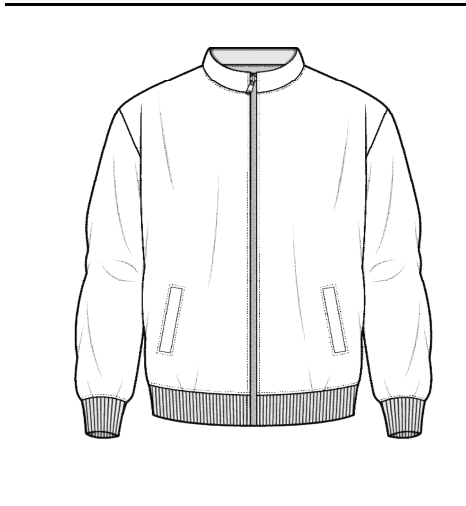

Pro RTX Product Specification 2025 **NEW STYLE**  
Issue 1

**Style Code:** RX310

**Style Name:** Pro Full Zip Sweatshirt

**Retail Copy:**

**Colours:**

Black  
Navy  
Solid Grey

**CMYK References**

Black  
95/ 72/ 15/ 68  
40/ 30/ 20/ 66

**Sizes**

S-4XL  
S-4XL  
S-4XL

**Sizes to fit:**

S	35" - 37"
M	38" - 40"
L	41" - 43"
XL	44" - 47"
XXL	48" - 50"
3XL	51" - 53"
4XL	54" - 56"

**Fabric Name:** Poly Cotton Fleece

**Fabric Content:** 55% Polyester, 45% Cotton

**Fabric Weight:** 300gsm

**Carton Qty:** 20 S - 4XL

**Pack Qty:** 5

**Key Features:**

- Standard fit
- YKK Full Zip
- YKK Pocket Zips
- Twin needle stitching details
- Ribbed cuffs and hem
- Side seams
- Brushed inner fleece