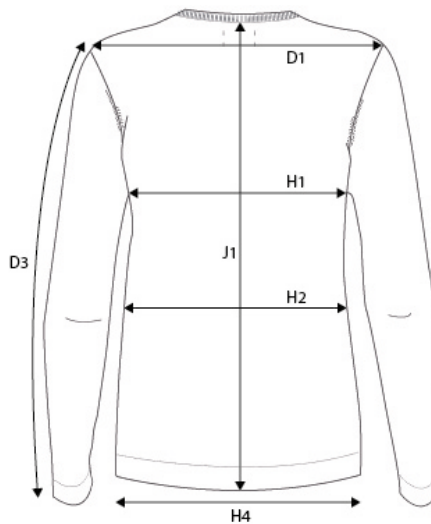

PRODUCT MEASUREMENT
SIZE AND FIT: BRIGHTON

BRIGHTON Mens

Base size: M / Measurement (in cm)	Diagram	S	M	L	XL	XXL	3XL	4XL
CENTRE BACK TO END OF SLEEVE	D2	85	87	89	91	93	95	97
CHEST WIDTH at armhole	H1	48	51	54	57	60	63	66
WAIST	H2	46	49	52	55	58	61	64
BOTTOM WIDTH - RIB BOTTOM EDGE	H4	36	39	42	45	48	51	54
FULL LENGTH at centre back	J1	67	69	71	73	75	77	79

BRIGHTON Ladies

Base size: M / Measurement (in cm)	Diagram	XS	S	M	L	XL	XXL	3XL
SHOULDER TO SHOULDER	D1	34	35	36	37	38	39	40
SLEEVE LENGTH	D3	61,5	62,5	63,5	64,5	65,5	66,5	67,5
CHEST WIDTH at armhole	H1	42	45	48	51	54	57	61
WAIST	H2	39	42	45	48	51	55	59
BOTTOM WIDTH	H4	42	45	48	51	54	57	61
FULL LENGTH at centre back	J1	58	60	62	64	66	68	70