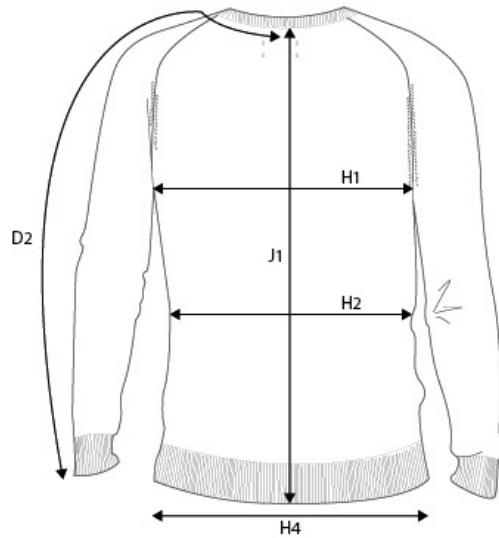

PRODUCT MEASUREMENT
SIZE AND FIT: BRIGHTON

BRIGHTON Mens

Base size: M / Measurement (in cm)	Diagram	S	M	L	XL	XXL	3XL	4XL
CENTRE BACK TO END OF SLEEVE	D2	85	87	89	91	93	95	97
CHEST WIDTH at armhole	H1	48	51	54	57	60	63	66
WAIST	H2	46	49	52	55	58	61	64
BOTTOM WIDTH - RIB BOTTOM EDGE	H4	36	39	42	45	48	51	54
FULL LENGTH at centre back	J1	67	69	71	73	75	77	79

BRIGHTON Ladies

Base size: M / Measurement (in cm)	Diagram	XS	S	M	L	XL	XXL	3XL
SHOULDER TO SHOULDER	D1	34	35	36	37	38	39	40
SLEEVE LENGTH	D3	61,5	62,5	63,5	64,5	65,5	66,5	67,5
CHEST WIDTH at armhole	H1	42	45	48	51	54	57	61
WAIST	H2	39	42	45	48	51	55	59
BOTTOM WIDTH	H4	42	45	48	51	54	57	61
FULL LENGTH at centre back	J1	58	60	62	64	66	68	70